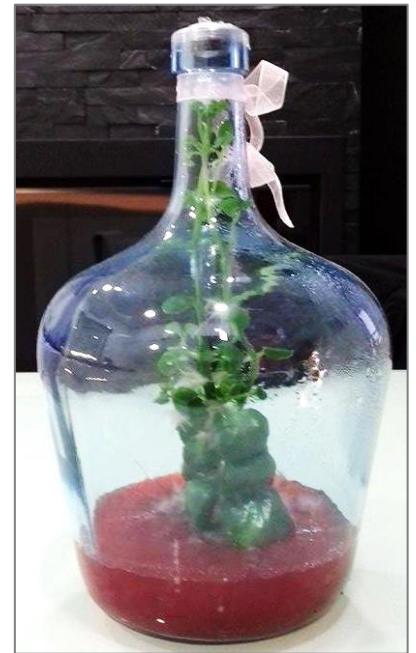

Size 2 (REF: L001M)

Plant: Flower of Fortune (*Kalanchoe blossfeldiana*)

Dimensions: 12x4,7 cm (height x diameter)

Minimum durability without maintenance:

8 months

Available Colours: transparent, yellow, pink, red, purple, blue, turquoise, green and black.

GERAL@ARTINVITRO.PT

@ART_INVITRO

+351 931 803 080

WWW.LINKEDIN.COM/IN/ARTI
NVITRO

ARTINVITRO

PLANTS THAT JUST NEED LIGHT TO GROW !!!

Size 3 (REF: L001G)

Plant: Flower of Fortune (*Kalanchoe blossfeldiana*)

Dimensions: 25x12,5 cm (height x diameter)

Minimum durability without maintenance: 24 months

Available Colours: transparent, yellow, pink, red, purple, blue, turquoise, green and black.

Size 4 (REF: L001GA)

Plant: Flower of Fortune (*Kalanchoe blossfeldiana*)

Dimensions: 34x17 cm (height x diameter)

Minimum durability without maintenance: 36 months

Available Colours: transparent, yellow, pink, red, purple, blue, turquoise, green and black.